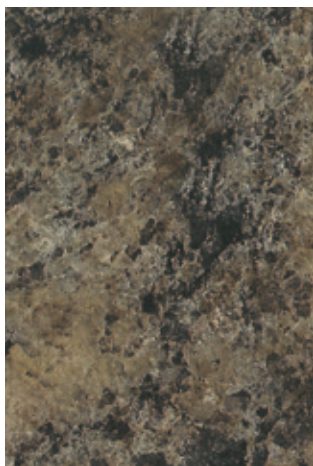

Stock Countertops
Available in 8, 10 and 12 foot lengths.

Butterum Granite

White Juparana

Travertine

Jamocho Granite

Laborador Granite

Belmonte Granite

Amber Kashmir

Frosty White

Natural Almond